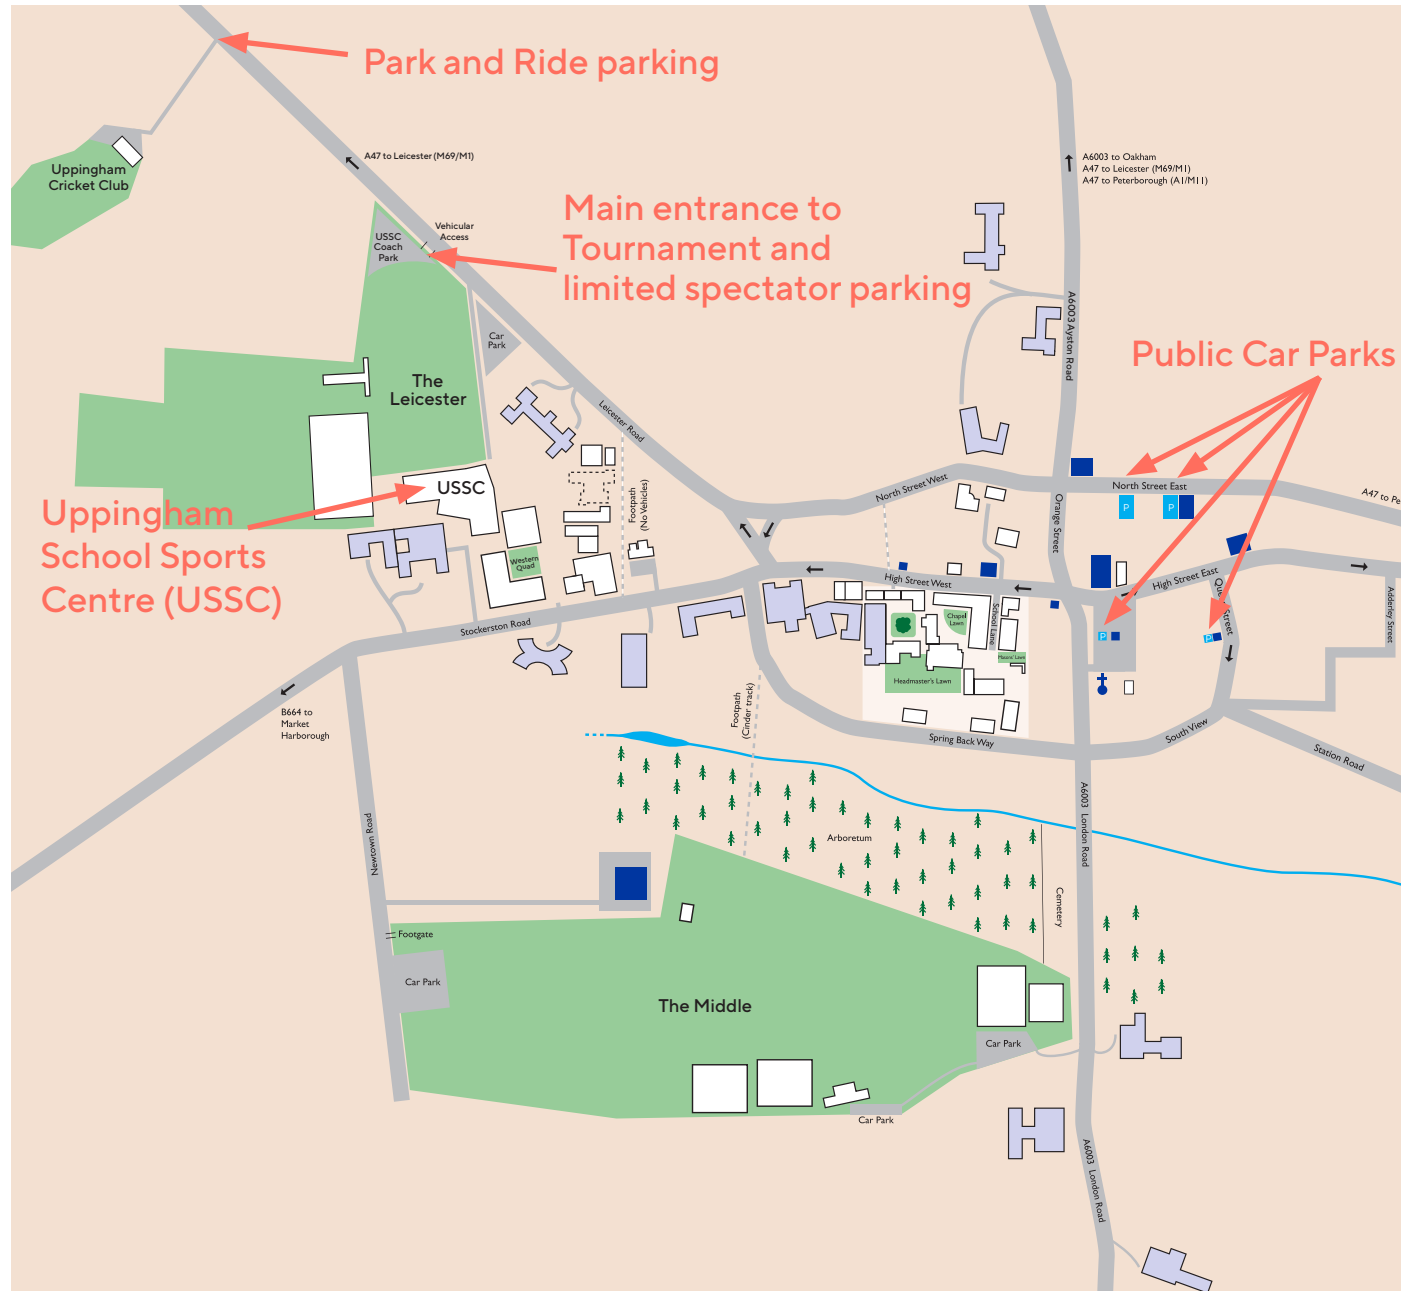

Uppingham School: Supporter Parking for Regional IAPS Tournaments

We look forward to welcoming you to Uppingham School for the IAPS Regional Netball Tournaments. We are expecting a number of supporters so please allow time to find suitable parking, as parking at the Leicester Playing Fields is limited.

Car Parking

Limited spectator parking is available in the USSC Coach Park.

Park and Ride

There will be a 'park and ride' service from the Uppingham Cricket Club in operation throughout the day.

Public Car Parks

Public car parks (charges apply Monday – Saturday) are indicated on the map. There is also limited (restrictions in place Monday – Saturday) and unlimited on-street parking in the town.

Wherever you park, please park with consideration for our neighbours. Traffic Wardens do patrol the area.

Postcodes for SatNav systems:

USSC Coach Park,	LE15 9SD
alongside 'The Leicester'	
North Street East Car Parks	LE15 9QL
Queen Street Car Park	LE15 9QR

Please note **dogs are not allowed** on or around the Leicester Playing Fields and neighbouring facilities.